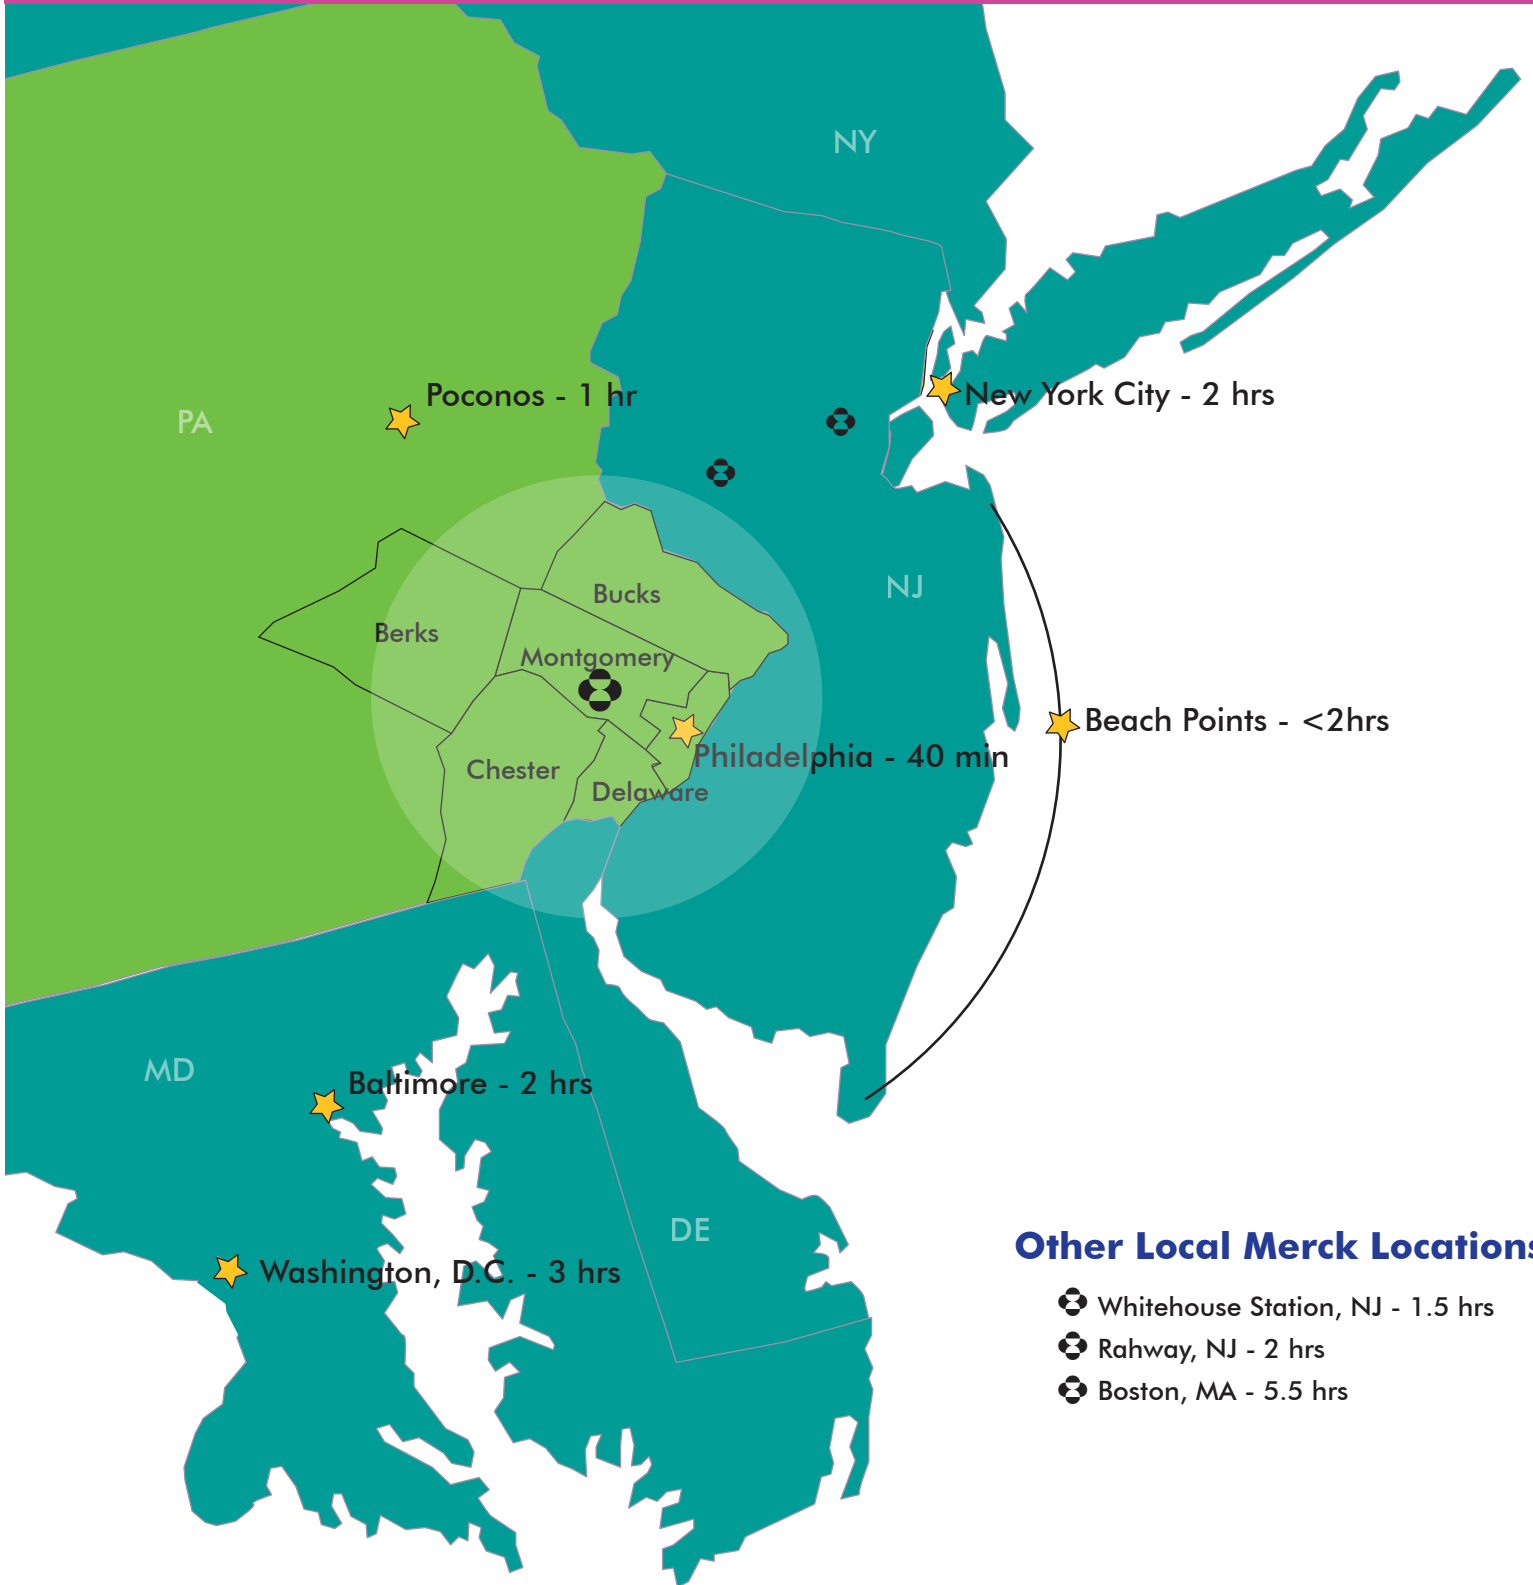

Merck in Pennsylvania

► West Point, Upper Gwynedd and North Wales

Other Local Merck Locations

- Whitehouse Station, NJ - 1.5 hrs
- Rahway, NJ - 2 hrs
- Boston, MA - 5.5 hrs

Our work is someone's hope. Join us.